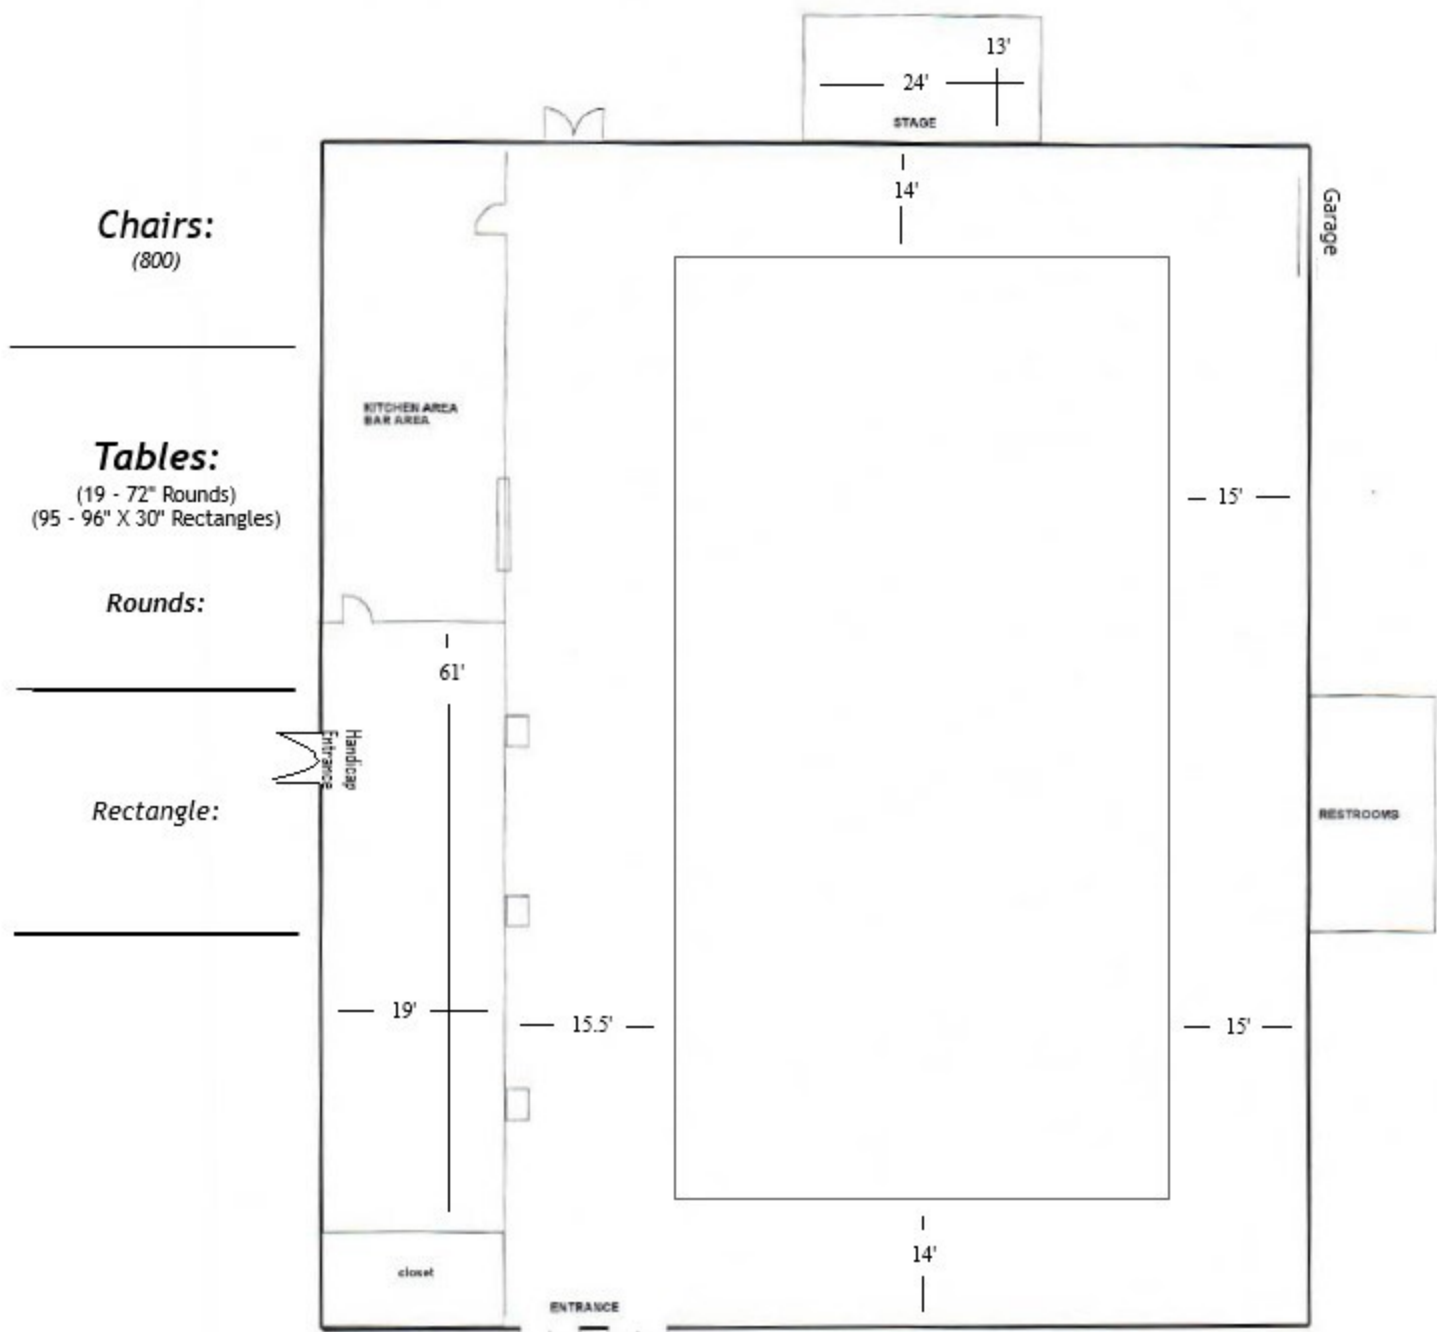

Auditorium

Event: _____

Event Date: _____

Arrival: _____

Departure: _____

Chairs:
(800)

Tables:
(19 - 72" Rounds)
(95 - 96" X 30' Rectangles)

Rounds:

Rectangle:

*Wooden Dance Floor
50' x 90'
Encalve
19' x 61'*

*Auditorium Building
9,300 Sq. Ft*